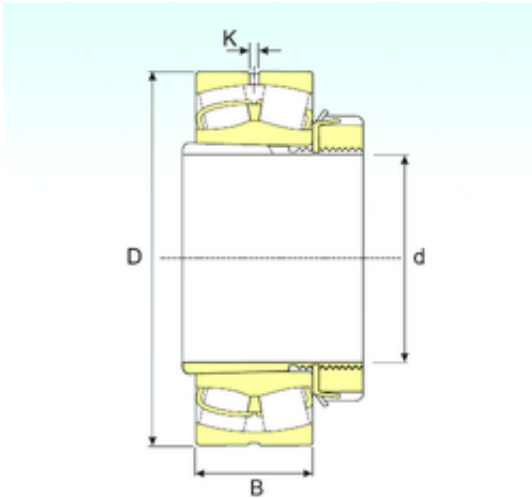

FML ske Manufacturing Co., Ltd

220 mm x 500 mm x 155 mm ISB 22348 EKW33+OH2348 spherical roller bearings

Bearing No. 22348 EKW33+OH2348

Size	220x500x155 mm
Bore Diameter	220 mm
Outer Diameter	500 mm
Width	155 mm
d	220 mm
D	500 mm
B	155 mm
B1	199 mm
C	155 mm
K	12 mm
Weight	170 Kg
Basic dynamic load rating (C)	3038 kN
Basic static load rating (C0)	3920 kN
(Grease) Lubrication Speed	995 r/min

22348 EKW33+OH2348 Bearing 2D drawings and 3D CAD models