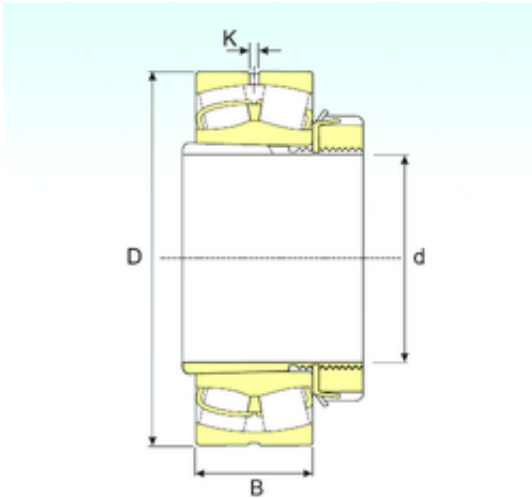

FML ske Manufacturing Co., Ltd

260 mm x 500 mm x 130 mm ISB 22256 EKW33+OH3156 spherical roller bearings

Bearing No. 22256 EKW33+OH3156

Size	260x500x130 mm
Bore Diameter	260 mm
Outer Diameter	500 mm
Width	130 mm
d	260 mm
D	500 mm
B	130 mm
B1	195 mm
C	130 mm
K	12 mm
Weight	135 Kg
Basic dynamic load rating (C)	2646 kN
Basic static load rating (C0)	3675 kN
(Grease) Lubrication Speed	1148 r/min

22256 EKW33+OH3156 Bearing 2D drawings and 3D CAD models