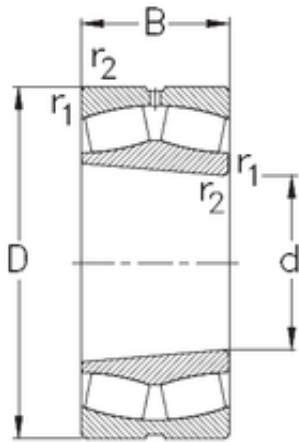

FML ske Manufacturing Co., Ltd

130 mm x 200 mm x 69 mm NKE 24026-CE-K30-W33 spherical roller bearings

Bearing No. 24026-CE-K30-W33

Size	130x200x69 mm
Bore Diameter	130 mm
Outer Diameter	200 mm
Width	69 mm
d	130 mm
D	200 mm
B	69 mm
C	69 mm
r1 min.	2 mm
r2 min.	2 mm
Weight	7,95 Kg
Basic dynamic load rating (C)	476 kN
Basic static load rating (C0)	823 kN
Limiting speed	3000 r/min
Calculation factor (e)	0,32
Calculation factor (Y0)	2,2
Calculation factor (Y1)	2,12

24026-CE-K30-W33 Bearing 2D drawings and 3D CAD models