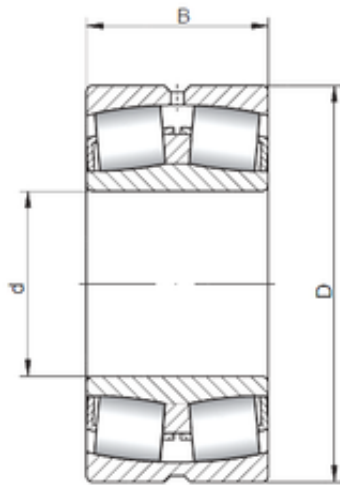

FML ske Manufacturing Co., Ltd

670 mm x 980 mm x 230 mm ISO 230/670W33
spherical roller bearings

Bearing No. 230/670W33

| | |
|----------------|----------------|
| Size | 670x980x230 mm |
| Bore Diameter | 670 mm |
| Outer Diameter | 980 mm |
| Width | 230 mm |
| d | 670 mm |
| D | 980 mm |
| B | 230 mm |
| C | 230 mm |

230/670W33 Bearing 2D drawings and 3D CAD models