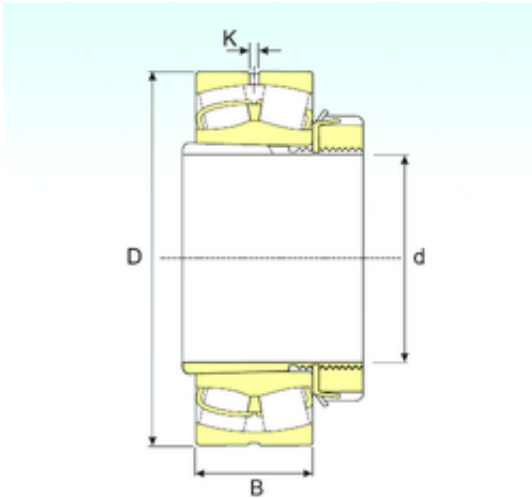

FML ske Manufacturing Co., Ltd

110 mm x 260 mm x 86 mm ISB 22324
EKW33+H2324 spherical roller bearings

Bearing No. 22324 EKW33+H2324

Size	110x260x86 mm
Bore Diameter	110 mm
Outer Diameter	260 mm
Width	86 mm
d	110 mm
D	260 mm
B	86 mm
B1	112 mm
C	86 mm
K	7,5 mm
Weight	25,5 Kg
Basic dynamic load rating (C)	946 kN
Basic static load rating (C0)	1098 kN
(Grease) Lubrication Speed	1989 r/min

22324 EKW33+H2324 Bearing 2D drawings and 3D CAD models