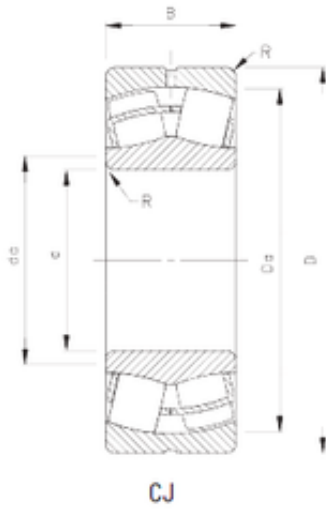

# FML ske Manufacturing Co., Ltd

65 mm x 140 mm x 48 mm Timken 22313CJ  
spherical roller bearings

Bearing No. 22313CJ

|                |              |
|----------------|--------------|
| Size           | 65x140x48 mm |
| Bore Diameter  | 65 mm        |
| Outer Diameter | 140 mm       |
| Width          | 48 mm        |
| d              | 65 mm        |
| D              | 140 mm       |
| B              | 48 mm        |
| C              | 48 mm        |
| R              | 2 mm         |
| Da             | 126 mm       |
| da             | 82 mm        |

22313CJ Bearing 2D drawings and 3D CAD models