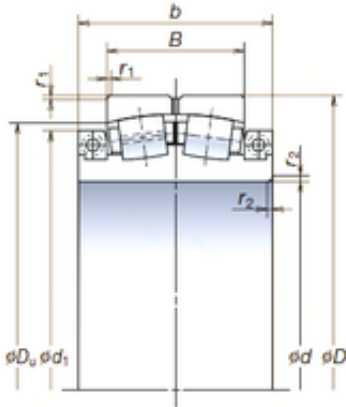

FML ske Manufacturing Co., Ltd

900 mm x 1 250 mm x 285 mm NSK
900SLPT1251 spherical roller bearings

Bearing No. 900SLPT1251

Size	900x1250x285 mm
Bore Diameter	900 mm
Outer Diameter	1250 mm
Width	285 mm
d	900 mm
D	1 250 mm
B	285 mm
b	410 mm
d1	1 100 mm
r1 min.	7,5 mm
r2 min.	19 mm
Basic dynamic load rating (C)	9 850 kN

900SLPT1251 Bearing 2D drawings and 3D CAD models