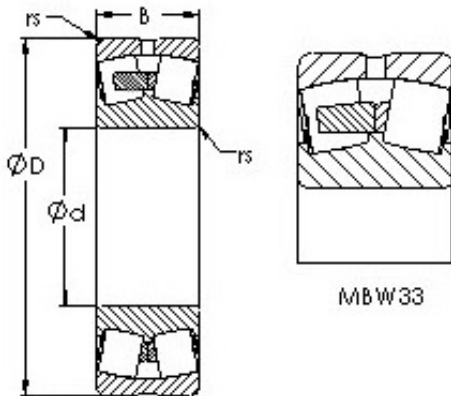

FML ske Manufacturing Co., Ltd

AST 24044MBW33 spherical roller bearings

Bearing No. 24044MBW33

Size	220x340x118 mm
Bore Diameter	220 mm
Outer Diameter	340 mm
Width	118 mm
Bearing Type	straight bore, lube groove and holes
Bore Dia (d)	220.0000
Outer Dia (D)	340.0000
Width (B)	118.0000
Radius (min) (rs)	3.000
Dynamic Load Rating (Cr)	1,190,000
Static Load Rating (Cor)	2,098,000
Max Speed (Grease) (X000 RPM)	1
Max Speed (Oil) (X000 RPM)	1
Weight (g)	40,200.00
Material	52100 Chrome steel, or equivalent

24044MBW33 Bearing 2D drawings and 3D CAD models