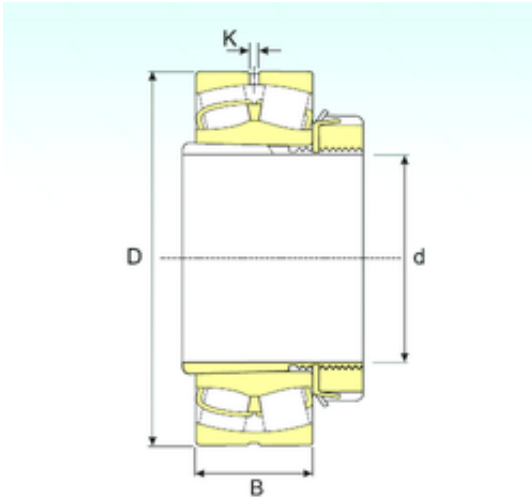

FML ske Manufacturing Co., Ltd

530 mm x 920 mm x 280 mm ISB 231/560 EKW33+OH31/560 spherical roller bearings

Bearing No. 231/560 EKW33+OH31/560

Size	530x920x280 mm
Bore Diameter	530 mm
Outer Diameter	920 mm
Width	280 mm
d	530 mm
D	920 mm
B	280 mm
B1	377 mm
C	280 mm
K	12 mm
Weight	880 Kg
Basic dynamic load rating (C)	8967 kN
Basic static load rating (C0)	15680 kN
(Grease) Lubrication Speed	453,6 r/min

231/560 EKW33+OH31/560 Bearing 2D drawings and 3D CAD models