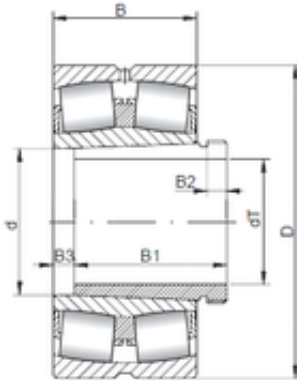

FML ske Manufacturing Co., Ltd

500 mm x 720 mm x 167 mm ISO 230/500
KCW33+AH30/500 spherical roller bearings

Bearing No. 230/500 KCW33+AH30/500

Size	500x720x167 mm
Bore Diameter	500 mm
Outer Diameter	720 mm
Width	167 mm
d	500 mm
d1	470 mm
D	720 mm
B	167 mm
C	167 mm
B1	12 mm
B2	40 mm

230/500 KCW33+AH30/500 Bearing 2D drawings and
3D CAD models