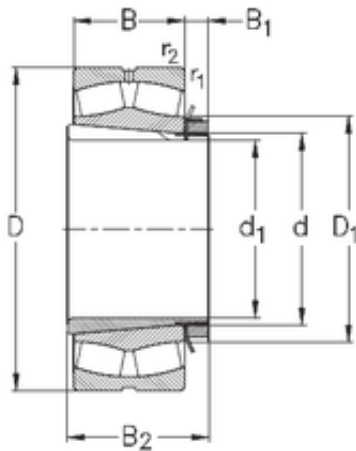

# FML s ke Manufacturing Co., Ltd

140 mm x 210 mm x 53 mm NKE 23028-K-MB-W33+H3028 spherical roller bearings

Bearing No. 23028-K-MB-W33+H3028

23028-K-MB-W33+H3028 Bearing 2D drawings and 3D CAD models

Size	140x210x53 mm
Bore Diameter	140 mm
Outer Diameter	210 mm
Width	53 mm
d	140 mm
d1	125 mm
D	210 mm
B	53 mm
C	53 mm
r1 min.	2 mm
r2 min.	2 mm
B1	24 mm
B2	82 mm
D1	165 mm
Weight	9,09 Kg
Basic dynamic load rating (C)	380 kN
Basic static load rating (C0)	633 kN
Limiting speed	3400 r/min
Calculation factor (e)	0,24
Calculation factor (Y0)	2,6
Calculation factor (Y1)	2,7