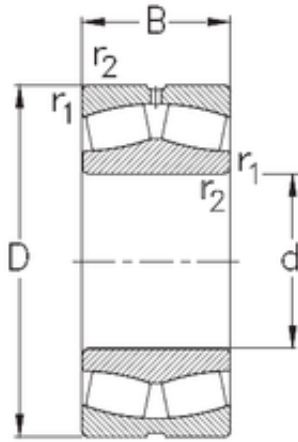

FML ske Manufacturing Co., Ltd

200 mm x 340 mm x 140 mm NKE 24140-MB-W33 spherical roller bearings

Bearing No. 24140-MB-W33

Size	200x340x140 mm
Bore Diameter	200 mm
Outer Diameter	340 mm
Width	140 mm
d	200 mm
D	340 mm
B	140 mm
C	140 mm
r1 min.	3 mm
r2 min.	3 mm
Weight	52,5 Kg
Basic dynamic load rating (C)	1579 kN
Basic static load rating (C0)	2773 kN
Limiting speed	1500 r/min
Calculation factor (e)	0,4
Calculation factor (Y0)	1,64
Calculation factor (Y1)	1,68

24140-MB-W33 Bearing 2D drawings and 3D CAD models