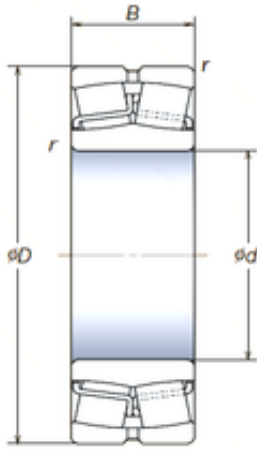

FML ske Manufacturing Co., Ltd

80 mm x 140 mm x 33 mm NSK
22216SWREAg2E4 spherical roller bearings

Bearing No. 22216SWREAg2E4

Size	80x140x33 mm
Bore Diameter	80 mm
Outer Diameter	140 mm
Width	33 mm
d	80 mm
D	140 mm
B	33 mm
C	33 mm
r min.	2 mm
Basic dynamic load rating (C)	264 kN

22216SWREAg2E4 Bearing 2D drawings and 3D CAD models