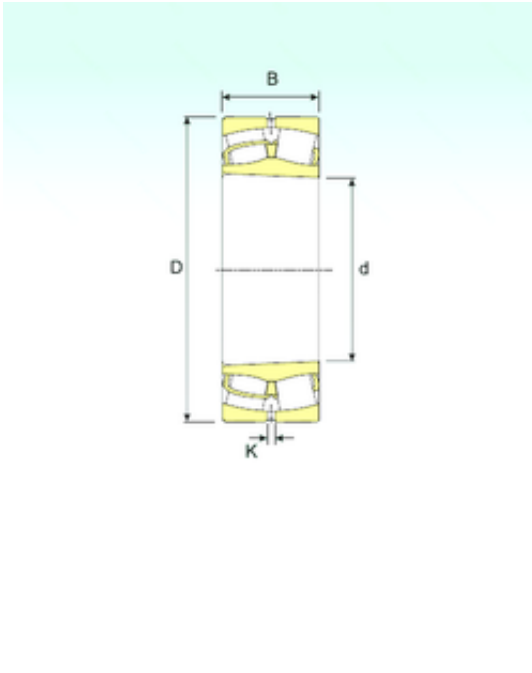

FML ske Manufacturing Co., Ltd

22209 K Bearing 2D drawings and 3D CAD models

45 mm x 85 mm x 23 mm ISB 22209 K spherical roller bearings

Bearing No. 22209 K

Size	45x85x23 mm
Bore Diameter	45 mm
Outer Diameter	85 mm
Width	23 mm
d	45 mm
D	85 mm
B	23 mm
C	23 mm
K	3 mm
Weight	0,58 Kg
Basic dynamic load rating (C)	100 kN
Basic static load rating (C0)	96 kN
(Grease) Lubrication Speed	7650 r/min