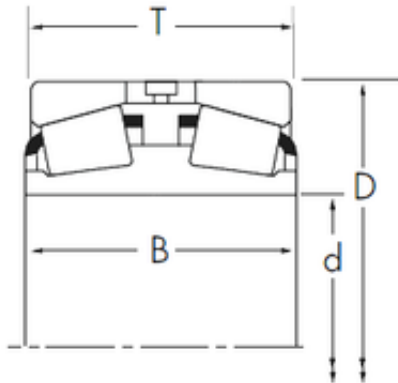

## FML ske Manufacturing Co., Ltd

127 mm x 228,6 mm x 151,244 mm Timken  
97500D/97900+Y3S-97900 tapered roller bearings

Bearing No. 97500D/97900+Y3S-97900

Size	127x228.6x160.338 mm
Bore Diameter	127 mm
Outer Diameter	228,6 mm
Width	160,338 mm
d	127 mm
D	228,6 mm
T	160,338 mm
B	151,244 mm
R	1,5 mm
r	3,3 mm

97500D/97900+Y3S-97900 Bearing 2D drawings and 3D  
CAD models