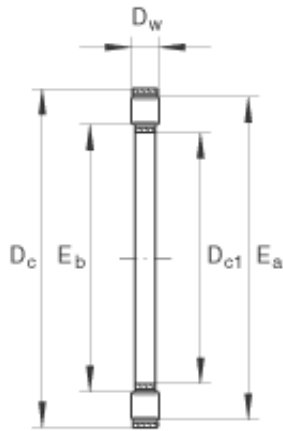

FML ske Manufacturing Co., Ltd

INA K81110-TV thrust roller bearings

Bearing No. K81110-TV

Size	50x70x6 mm
Bore Diameter	50 mm
Outer Diameter	70 mm
Width	6 mm
D_{c1}	50 mm
D_c	70 mm
D_w	6 mm
E_a	68 mm
E_b	52 mm
m	0,038 kg / Weight
C_a	62000 N / Dynamic load rating (axial)
C_{0a}	177000 N / Static load rating (axial)
C_{ua}	17400 N / Fatigue limit load
n_G	4900 1/min / Limiting speed
n_B	1810 1/min / Reference speed
	GS81110 / Allocated housing locating washer
	WS81110 / Allocated shaft locating washer
Category	Ball Bearings
Inventory	0.0
Manufacturer Name	SCHAEFFLER GROUP
Minimum Buy Quantity	N/A
Weight / Kilogram	0

K81110-TV Bearing 2D drawings and 3D CAD models

FML ske Manufacturing Co., Ltd

EAN	4012802369267
Product Group	B00308