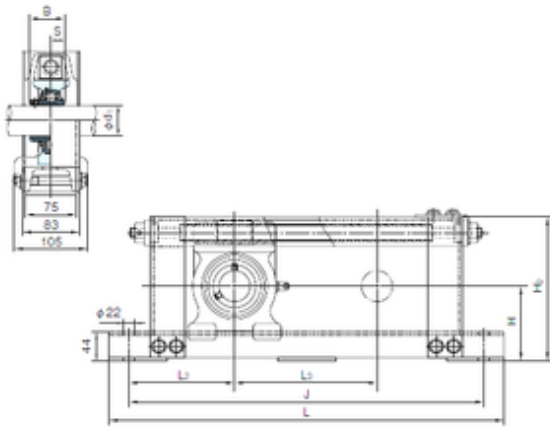

FML ske Manufacturing Co., Ltd

NACHI UCTU212+WU900 bearing units

Bearing No. UCTU212+WU900

UCTU212+WU900 Bearing 2D drawings and 3D CAD models

Bore Diameter	60 mm
Width	65.1 mm
d	60 mm
L2	180 mm
L3	900 mm
B	65.1 mm
H	120 mm
H2	240 mm
J	1260 mm
L	1320 mm
S	25.4 mm
Bolt (G)	M18