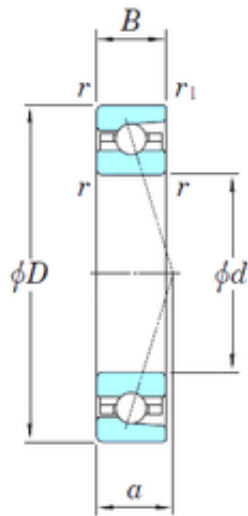

FML ske Manufacturing Co., Ltd

160 mm x 220 mm x 28 mm KOYO
3NCHAC932CA angular contact ball bearings

Bearing No. 3NCHAC932CA

Size	160x220x28 mm
Bore Diameter	160 mm
Outer Diameter	220 mm
Width	28 mm
d	160 mm
D	220 mm
B	28 mm
C	28 mm
Angle (°)	20 °
a	48,6 mm
r min.	2 mm
r1 min.	1 mm
Weight	2,11 Kg
Basic dynamic load rating (C)	82,8 kN
Basic static load rating (C0)	71,6 kN
(Grease) Lubrication Speed	6 600 r/min

3NCHAC932CA Bearing 2D drawings and 3D CAD models