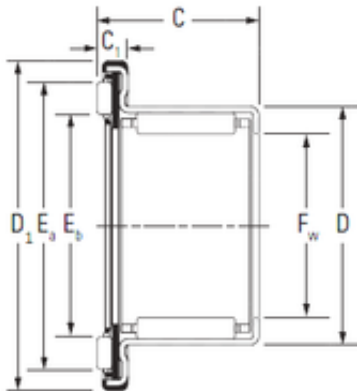

## KOYO RAX 735 complex bearings

Bearing No. RAX 735

Size	35x43x22.2 mm
Bore Diameter	35 mm
Outer Diameter	43 mm
Width	22,2 mm
Fw	35 mm
D	43 mm
D1	56,5 mm
C	22,2 mm
C1	4,2 mm
Ea	50,9 mm
Eb	39 mm
Weight	0,075 Kg
Dynamic load rating radial (C)	24,5 kN
Dynamic load rating axial (C)	19,4 kN
Static load rating radial (C0)	45 kN
Static load rating axial (C0)	88 kN

RAX 735 Bearing 2D drawings and 3D CAD models