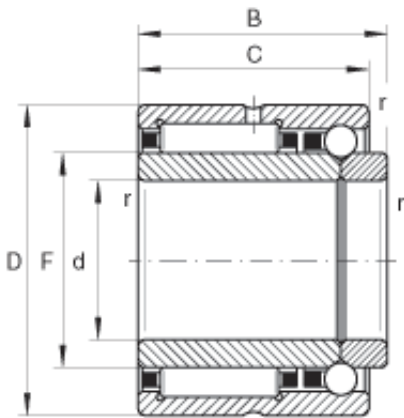

## 30 mm x 47 mm x 25 mm INA NKIB5906 complex bearings

Bearing No. NKIB5906

NKIB5906 Bearing 2D drawings and 3D CAD models

Size	30x47x25 mm
Bore Diameter	30 mm
Outer Diameter	47 mm
Width	25 mm
d	30 mm
D	47 mm
B	25 mm
C	23 mm
F	35 mm
$r_{\min}$	0,3 mm
m	151 g / Weight
$C_r$	28500 N / Dynamic load rating (radial)
$C_{0r}$	35500 N / Static load rating (radial)
$C_a$	5900 N / Dynamic load rating (axial)
$C_{0a}$	11200 N / Static load rating (axial)
$C_{ur}$	6400 N / Fatigue limit load, radial
$C_{ua}$	495 N / Fatigue limit load, axial
$n_G$	12700 1/min / Limiting speed
Category	Roller Bearings
Inventory	0.0