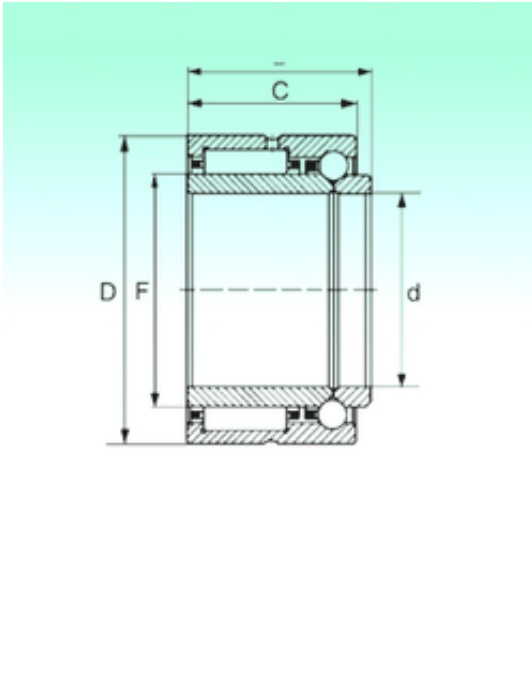

# FML ske Manufacturing Co., Ltd

NKIB 59/22 Bearing 2D drawings and 3D CAD models

22 mm x 39 mm x 25 mm NBS NKIB 59/22 complex bearings

Bearing No. NKIB 59/22

Size	22x39x25 mm
Bore Diameter	22 mm
Outer Diameter	39 mm
Width	25 mm
d	22 mm
F	28 mm
D	39 mm
B	25 mm
C	23 mm
Weight	0,122 Kg
Dynamic load rating radial (C)	21,66 kN
Dynamic load rating axial (C)	4,038 kN
Static load rating radial (C0)	28 kN
Static load rating axial (C0)	5,32 kN