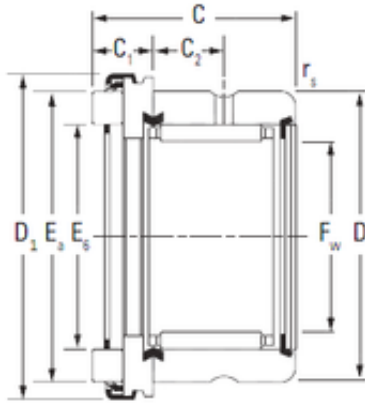

FML ske Manufacturing Co., Ltd

KOYO RAX 550 complex bearings

Bearing No. RAX 550

Size	50x62x31 mm
Bore Diameter	50 mm
Outer Diameter	62 mm
Width	31 mm
Fw	50 mm
D	62 mm
D1	70,4 mm
C	31 mm
C1	10 mm
C2	11 mm
Ea	64,8 mm
Eb	52,8 mm
Weight	0,232 Kg
Dynamic load rating radial (C)	30,2 kN
Dynamic load rating axial (C)	51 kN
Static load rating radial (C0)	68,5 kN
Static load rating axial (C0)	157 kN

RAX 550 Bearing 2D drawings and 3D CAD models