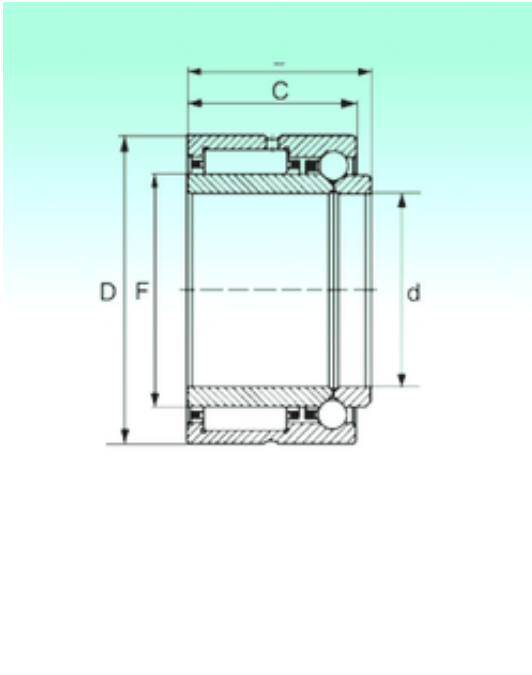

FML ske Manufacturing Co., Ltd

NKIB 5906 Bearing 2D drawings and 3D CAD models

30 mm x 47 mm x 25 mm NBS NKIB 5906 complex bearings

Bearing No. NKIB 5906

Size	30x47x25 mm
Bore Diameter	30 mm
Outer Diameter	47 mm
Width	25 mm
d	30 mm
F	35 mm
D	47 mm
B	25 mm
C	23 mm
Weight	0,151 Kg
Dynamic load rating radial (C)	23,75 kN
Dynamic load rating axial (C)	4,513 kN
Static load rating radial (C0)	33,7 kN
Static load rating axial (C0)	6,935 kN