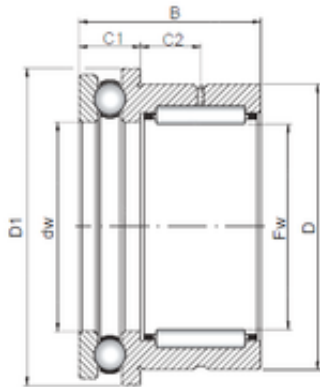

FML ske Manufacturing Co., Ltd

12 mm x 21 mm x 23 mm ISO NKX 12 complex bearings

Bearing No. NKX 12

Size	12x21x23 mm
Bore Diameter	12 mm
Outer Diameter	21 mm
Width	23 mm
d	12 mm
Fw	12 mm
D	21 mm
B	23 mm
C1	9 mm
D1	26,1 mm
C2	6,5 mm

NKX 12 Bearing 2D drawings and 3D CAD models