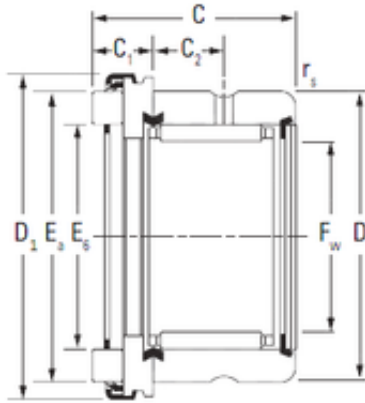

FML ske Manufacturing Co., Ltd

KOYO RAX 545 complex bearings

Bearing No. RAX 545

Size	45x58x28 mm
Bore Diameter	45 mm
Outer Diameter	58 mm
Width	28 mm
Fw	45 mm
D	58 mm
D1	65,4 mm
C	28 mm
C1	10 mm
C2	9 mm
Ea	59,8 mm
Eb	47,8 mm
Weight	0,206 Kg
Dynamic load rating radial (C)	24,9 kN
Dynamic load rating axial (C)	49 kN
Static load rating radial (C0)	51,8 kN
Static load rating axial (C0)	143 kN

RAX 545 Bearing 2D drawings and 3D CAD models