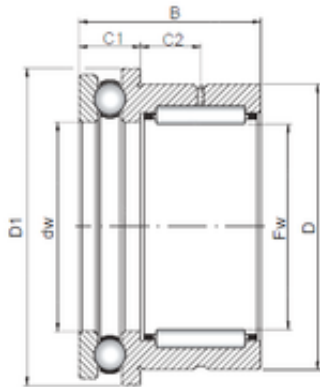

# FML ske Manufacturing Co., Ltd

17 mm x 26 mm x 25 mm ISO NKX 17 complex bearings

Bearing No. NKX 17

Size	17x26x25 mm
Bore Diameter	17 mm
Outer Diameter	26 mm
Width	25 mm
d	17 mm
Fw	17 mm
D	26 mm
B	25 mm
C1	9 mm
D1	30,1 mm
C2	8 mm

NKX 17 Bearing 2D drawings and 3D CAD models