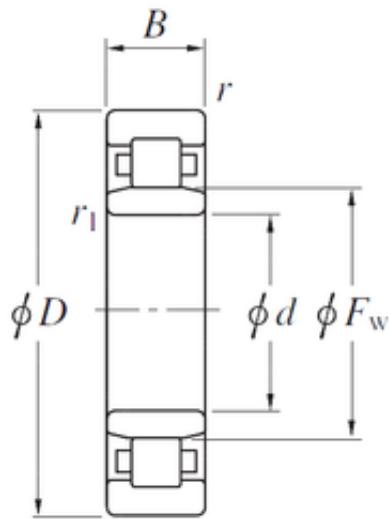

# FML ske Manufacturing Co., Ltd

500 mm x 670 mm x 78 mm KOYO NU19/500 cylindrical roller bearings

Bearing No. NU19/500

Bore Diameter	500 mm
Outer Diameter	670 mm
d	500 mm
Fw	546 mm
D	670 mm
Ew	626 mm
B	78 mm
C	78 mm
r min.	5 mm
r1 min.	5 mm
Weight	78,5 Kg
Basic dynamic load rating (C)	1480 kN

NU19/500 Bearing 2D drawings and 3D CAD models