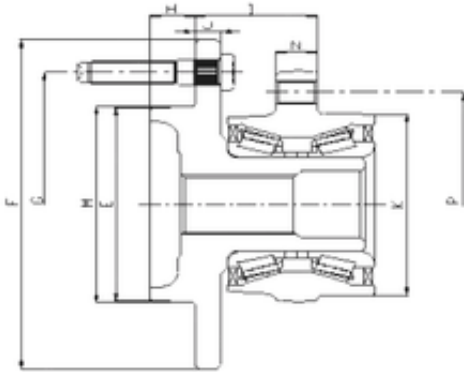

FML ske Manufacturing Co., Ltd

ILJIN IJ223004 angular contact ball bearings

Bearing No. IJ223004

P	126 mm
I	49,16 mm
E	86,76 mm
F	181 mm
G	134,938 mm
H	22 mm
J	10 mm
K	99,3 mm
M	92,3 mm
N	13,7 mm
1	Wheel Bearing

IJ223004 Bearing 2D drawings and 3D CAD models